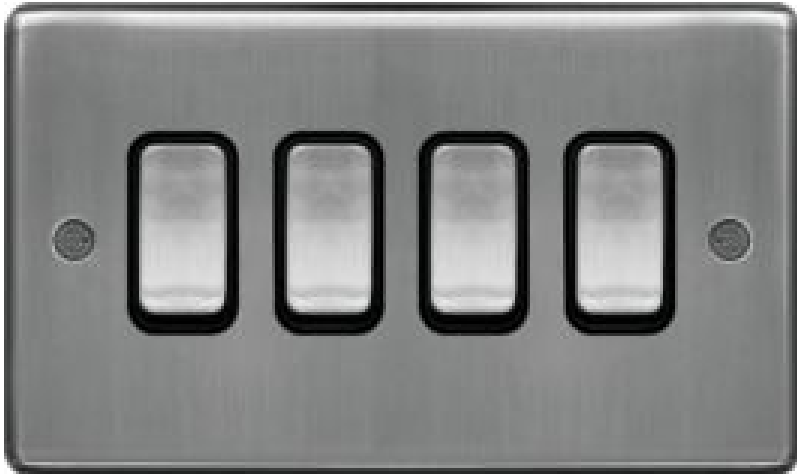

WRPS42BSB

10AX 4 Gang 2 Way Wall Switch Brushed Steel Black Insert

- Configuration
 - Switch mode
2 way
- Dimensions
 - Depth
24 mm
 - Height
86 mm
 - Width
146 mm
- Frequency
 - Frequency
50/60 Hz
- Materials
 - Material
stainless steel
- Installation, mounting
 - Imprint
with clear terminal markings
- Connection
 - Terminal
unique patented loop terminal allows neutral looping at the switch
- Scope of delivery
 - Component
with 2 fixing screws M3.5 x 30 mm
- Equipment
 - Lighting

without lighting (cannot be illuminated)

- Standards
 - Standard
BS EN 60669-1
- Use conditions
 - Insert
insert, black