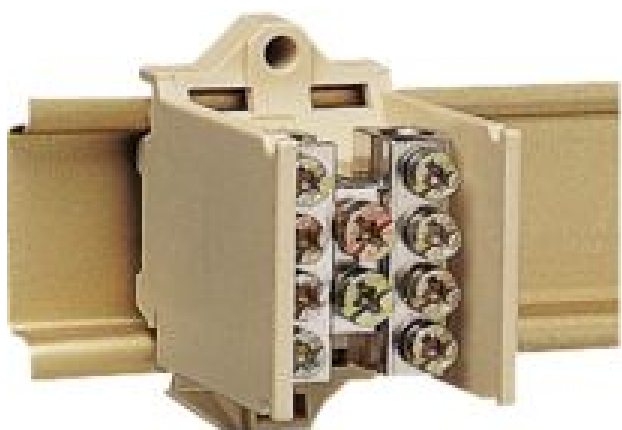

K018

Main line branch terminal, universZ, 1 pole, 1x25mm²- 4x16 mm²

Architecture

Number of poles	1 P
Fixing mode	Clamping and screwable

Main electrical features

Rated current	125 A
---------------	-------

Dimensions

Depth of installed product	40 mm
Height of installed product	55 mm
Width of installed product	40 mm

Connection

Connection cross-sect. rigid cable	25mm ²
------------------------------------	-------------------