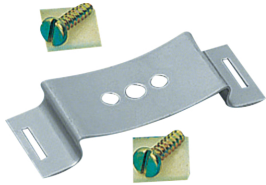

Product data sheet

KZ060

:hager

Fixing spring for DIN rail (10 pieces), 20mm wide with screw

Technical Characteristics

Fixing mode	Screwed
Material	Steel
European directive WEEE	not concerned