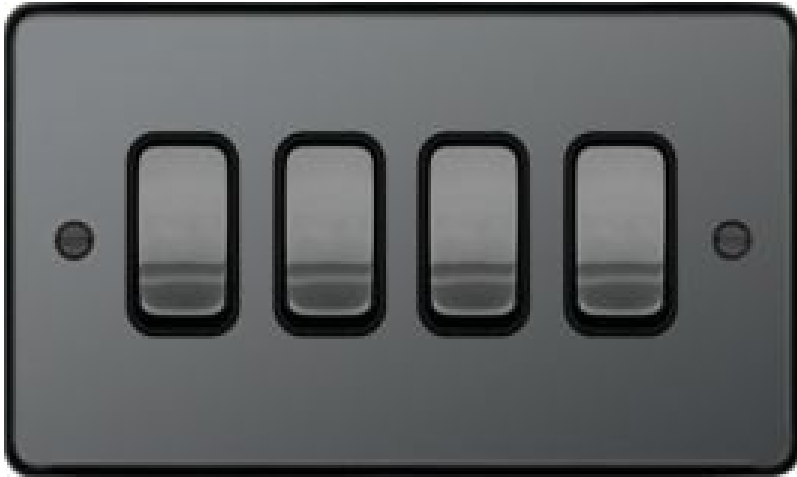

WRPS42BNB

10AX 4 Gang 2 Way Wall Switch Black Nickel Black Insert

- Configuration
 - Switch mode
2 way
- Main electrical features
 - Rated current
10 AX
- Dimensions
 - Depth
24 mm
 - Height
86 mm
 - Width
146 mm
- Frequency
 - Frequency
50;60 Hz
- Materials
 - Colour
black
 - Material
stainless steel
- Installation, mounting
 - Imprint
with clear terminal markings
- Connection
 - Terminal
unique patented loop terminal allows neutral looping at the switch

- Scope of delivery
 - Component
 - with 2 fixing screws M3.5 x 30 mm
- Equipment
 - Lighting
 - without lighting (cannot be illuminated)
- Standards
 - Standard
 - BS EN 60669-1
- Use conditions
 - Insert
 - insert, black