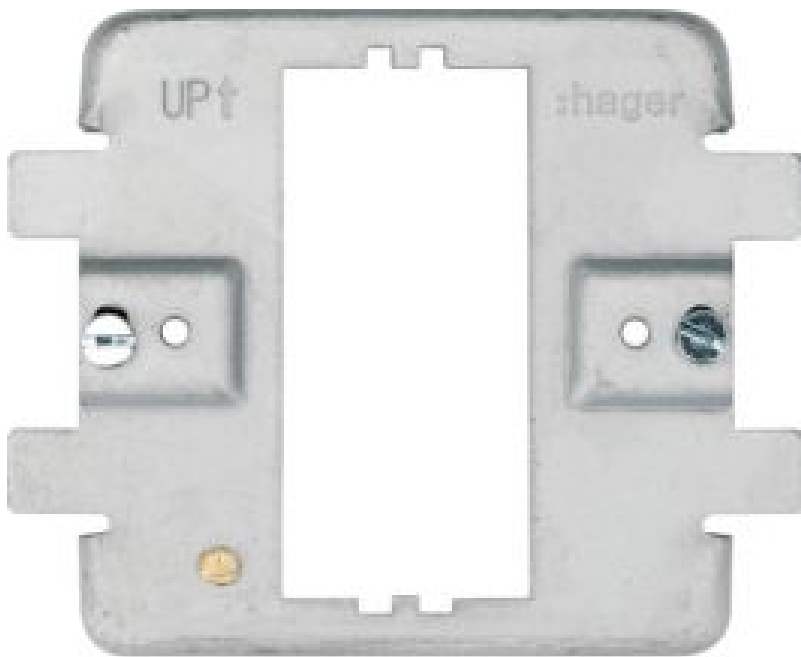

WMGF1

1 Gang Frame

- Dimensions
 - Height
86 mm
 - Width
86 mm
- Materials
 - Surface appearance
matt
 - Type of surface treatment
untreated
- Safety
 - Protection index IP
IP20
- Identification
 - Designation syntax: Core designation/function
Frame