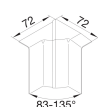

SL200804D5

Internal corner VDI for trunking tehalit.SL 20x80mm oak

Technical properties

Architecture

Fixing mode Clamping

Dimensions

Trunking height 80 mm

Trunking width 20 mm

Cover, door

Lid with softlip No

Materials

Material group plastic

Settings

Angle range 83 / 135 °

Accessories included

Accessory configuration Moulded