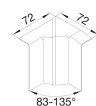

SL200804D5

Internal corner VDI for trunking tehalit.SL 20x80mm oak

Technical properties

Architecture

Fixing mode Clamping

Dimensions

Trunking height 80 mm

Trunking width 20 mm

Cover, door

Lid with softlip No

Materials

Material group plastic

Settings

Angle range 83 / 135 °

Accessories included

Accessory configuration Moulded