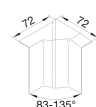

SL200804D3

**Internal corner VDI for trunking tehalit.SL 20x80mm mable**

**Technical properties**

**Architecture**

Fixing mode Clamping

**Dimensions**

Trunking height 80 mm

Trunking width 20 mm

**Cover, door**

Lid with softlip No

**Materials**

Material group plastic

Type of surface treatment Tampography

**Settings**

Angle range 83 / 135 °

**Accessories included**