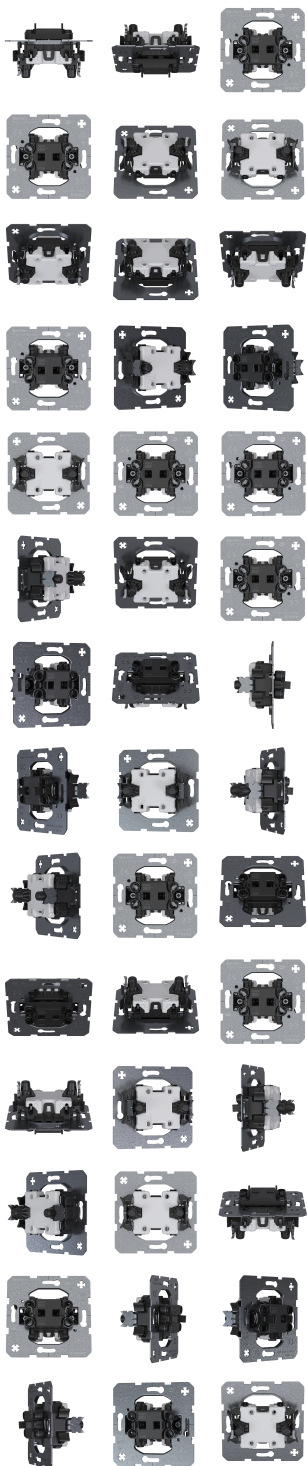

3036

Change-over switch 10AX 250V~, Light control

Technical properties

Dimensions

Height	71 mm
Width	71 mm