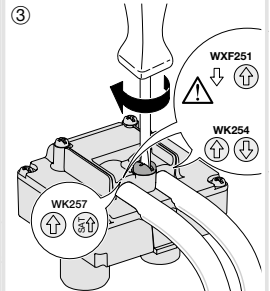

Coaxial / Coaxial / Koaxial / Coassiale / Coaxial / Coaxiaal

TV + FM +SAT

WXF251, WXF253,
WXF254
WXF256, WXF257

75 Ω