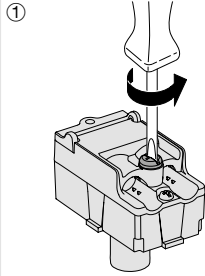

Coaxial / Coaxial / Koaxial / Coassiale / Coaxial / Coaxiaal

TV + FM +SAT

75 Ω