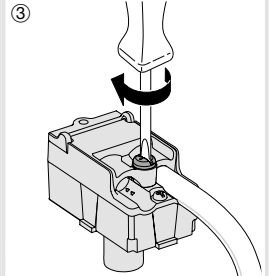

Coaxial / Coaxial / Koaxial / Coassiale / Coaxial / Coaxiaal

TV + FM +SAT

75 Ω