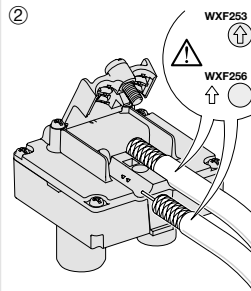

Coaxial / Coaxial / Koaxial / Coassiale / Coaxial / Coaxiaal

TV + FM +SAT

WXF251, WXF253,
WXF254
WXF256, WXF257

75 Ω