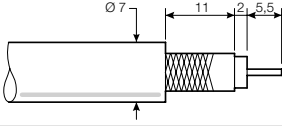

Coaxial / Coaxial / Koaxial / Coassiale / Coaxial / Coaxiaal